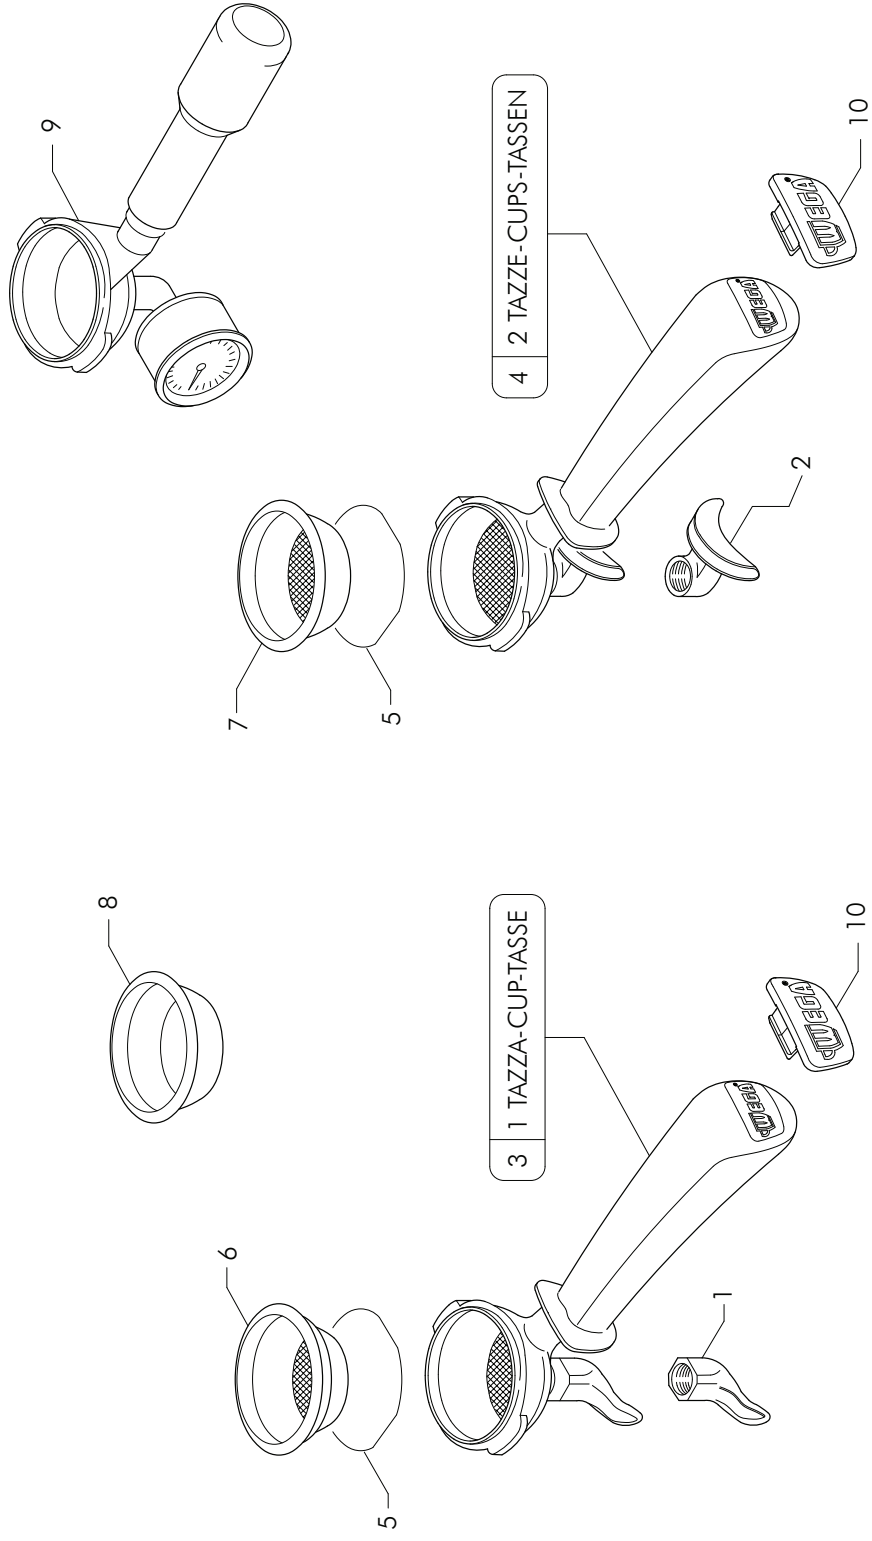

Pos	Cod.	Denominazione - IT -	Denomination - GB -	Denomination - FR -	Denomination - DE -
1	WY27032001	BECCUCCIO 1 TAZZA	SPOUT 1 CUP	BEC 1 TASSE	AUSGUSS 1 TASSE
2	WY27042001	BECCUCCIO 2 TAZZE	SPOUT 2 CUPS	BEC 2 TASSES	AUSGUSS 2 TASSEN
3	WY83270074R	PORTAFILTRO COP. NERA 1 TAZZA WEGA -11-	FILTER HOLDER 1 CUP	FILTRE INOX 1 TASSE	FILTERHALTER
4	WY83270075R	PORTAFILTRO COP. NERA 2 TAZZE WEGA -11-	FILTER HOLDER 2 CUPS	FILTRE INOX 2 TASSES	FILTERHALTER
5	WY27255	MOLLA FERMAFILTRO D-1,2	FILTER HOLDER SPRING	RESSORT FERME-FILTRE	FEDER FUR FILTERHALTER
6	WY27142	FILTRO INOX 1 TAZZA E/61 H.24	E/61 1 CUP S. STEEL FILTER H.24	FILTRE INOX 1 TASSE E/61 H.24	EDELSTAHL-FILTER 1 TASSE E/61 H.24
7	WY27171	FILTRO INOX 2 TAZZE H.24,5 E/61	E/61 2 CUPS S. STEEL FILTER H.24,5	FILTRE INOX 2 TASSES E/61 H.24,5	EDELSTAHL-FILTER 2 TASSEN E/61 H.24,5
8	WY27173	FILTRO INOX 2 TAZZE CIECO	2 CUPS STAINLESS STEEL BLIND FILTER	FILTRE INOX 2 TASSES AVEUGLE	GESCHLOSSENER FILTER 2 TASSEN
9	WY35W10827	PORTAFILTRO PROVA	TEST FILTER HOLDER	PORTEFILTRE MANOMETRE TESTER PRESSION	FILTERHALTER FUER FILTERPROBE
10	WY15263022	TAPPO WEGA MANOPOLA PORTAFILTRO -11- CROMA	KNOB CAP	BOUCHON	KORKEN