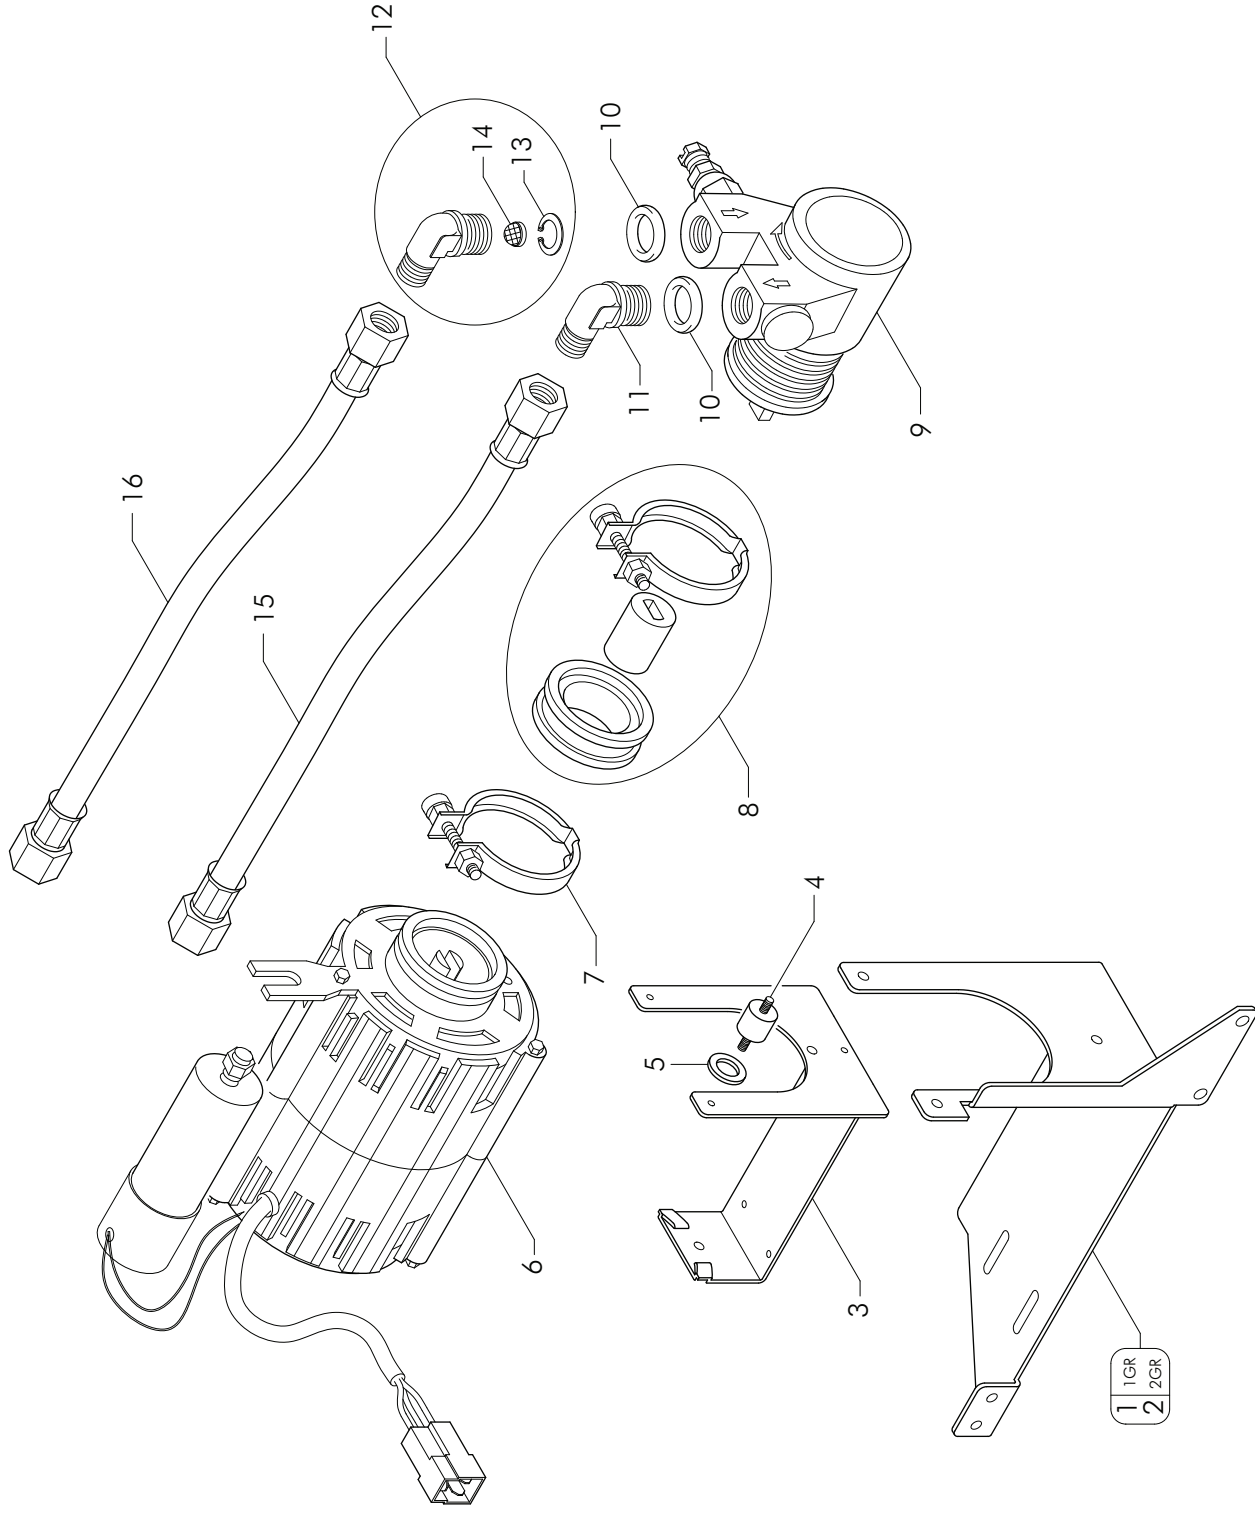

1-2GR

Pos	Cod.	Denominazione - IT -	Denomination - GB -	Denomination - FR -	Denomination - DE -
1	WY78214532	SUPP. MOTO POMPA IO-CK/1GR	MOTOPUMP SUPPORT	MOTOMPOMPE SUPPORT	PUMPE SUPPORT
2	WY78214526	SUPPORTO MOTO POMPA	MOTOPUMP SUPPORT 2GR	MOTO POMPE SUPPORT 2GR	PUMPE SUPPORT 2GR
3	WY78214527	STAFFA MOTORE	MOTOR BRACKET	SUPPORT MOTEUR	MOTOR HALTERUNG
4	WY15105002	GOMMINO ANTIVIBRANTE	RUBBER FOR MOTOR	CAOUTCHOUC POUR MOTEUR	GUMMI x MOTOR
5	WY232265	RONDELLA 4x12	WASHER 4x12	RONDELLE 4x12	SCHEIBE 4x12
6	WY18303001	MOTORE RPM 230V 150W	MOTOR RPM 230V 150W	MOTEUR RPM 230V 150W	MOTOR RPM 230V 150W
7	WY26310003	FASCETTA GIUNZIONE MOTORE - POMPA	CLAMP MOTOR - PUMP	BANDE MOTEUR - POMPE	SCHELLE MOTOR - PUMPE
8	WY83260016R	KIT DISACCOPIAMENTO MOTORE POMPA	KIT DECOUPLING MOTOR - PUMP	ENSEMBLE DECOUPLAGE MOTEUR POMPE	KIT MOTOR - PUMPE KUPPLUNG
9	WY4626303001	POMPA FLUID-O-TECH 104	PUMP FLUYD 104	POMPE 104	PUMPE 104
10	WY12101	GUARNIZIONE RAME 3/8 22x17x3	GASKET COPPER 3/8 22x17x3	JOINT CUIVRE 3/8 22x17x3	KUPFERDICHTUNG 3/8 22x17x3
11	WY4643052	RACCORDO "L" 3/8	CONNECTOR "L" 3/8	RACCORD "L" 3/8	ANSCHLUSS "L" 3/8
12	WY4656116001	RACCORDO GOMITO 3/8+3/8	CONNECTOR 3/8+3/8 PUMP ASSEMBLY	RACCORD 3/8 + 3/8 ENS. MOTO POMPE	ANSCHLUSS 3/8 + 3/8 MOTORP. ZUSAMMEN
13	WY10005	ANELLO DI ARRESTO INOX	STAINLESS STEEL STOP RING	ANNEAU DE BUTEE INOX	DRAHTSPRENGRING ROSTFREI
14	WY10254	FILTRO ACCIAIO 160-200 MESH	STEEL FILTER 160-200 MESH	FILTRE EN ACIER 160-200 MESH	STAHLFILTER 160-200 MESH
15	WY4630408	TUBOFLEX 3/8FF L.1500	FLEX PIPE 3/8 L.150	TUYAU FLEX 3/8 FF L.150	SCHLAUCH 3/8 L.150
16	WY4630403	TUBOFLEX 3/8FF L.330	FLEX PIPE 3/8 L33 CONICAL	TUYAU FLEX 3/8 FF L33	SCHLAUCH 3/8 AUFNAHMETUR L33 GUMMI KONI