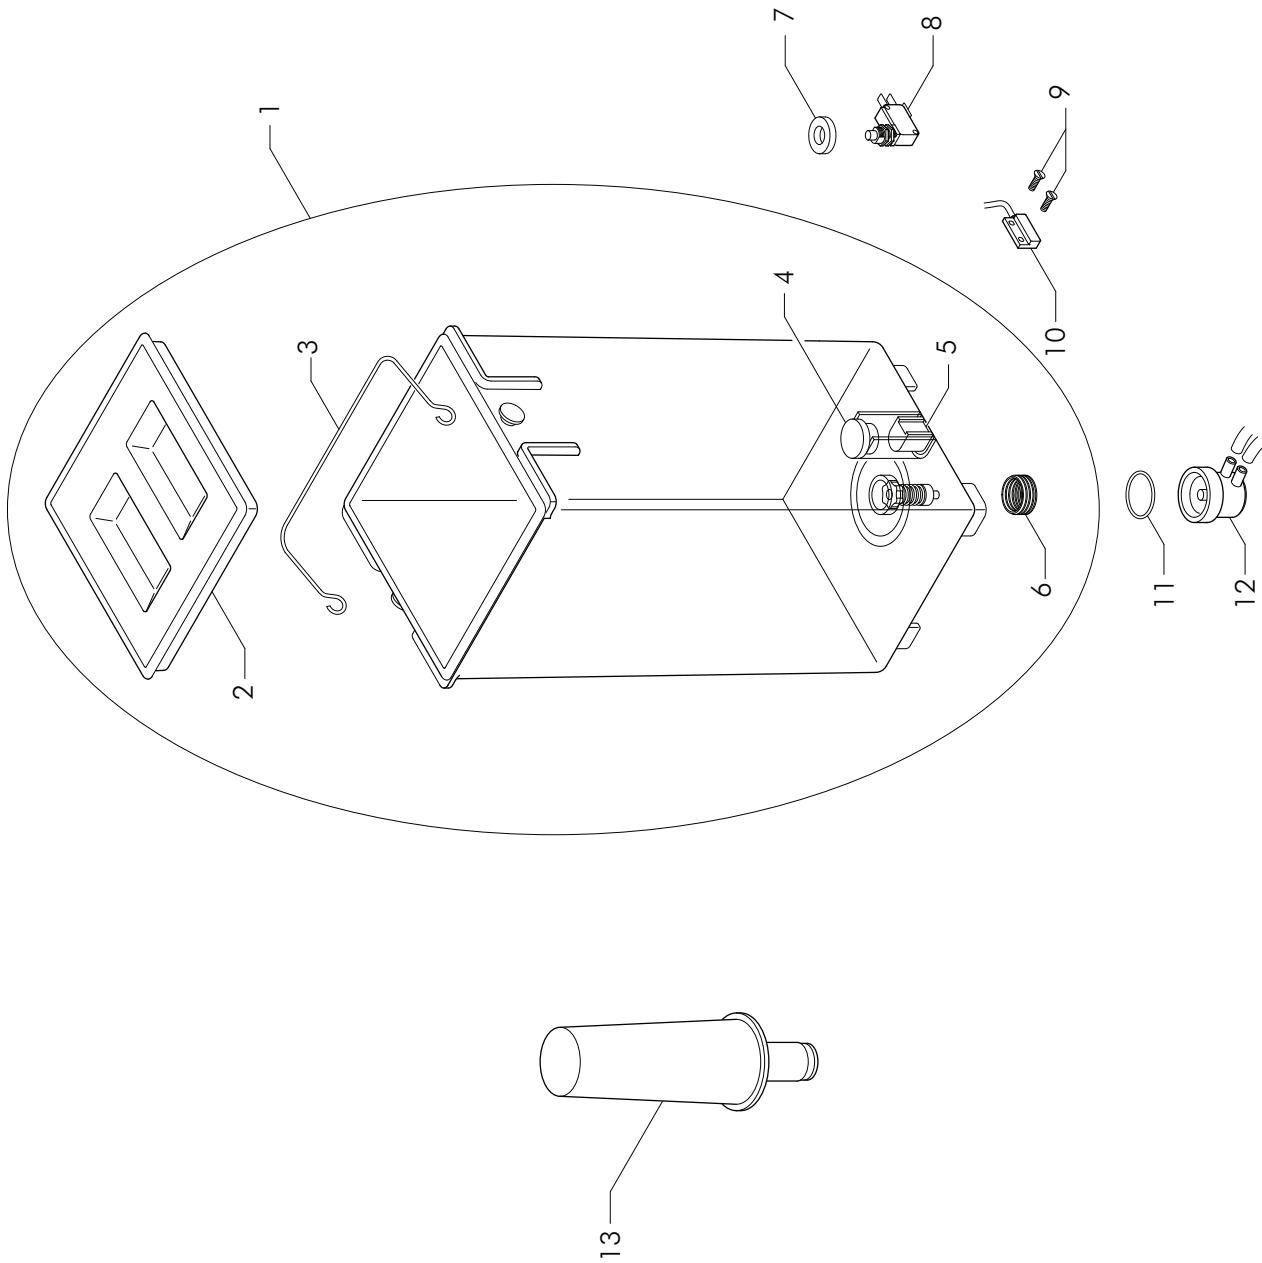

Pos	Cod.	Denominazione - IT -	Denomination - GB -	Denomination - FR -	Denomination - DE -
1	WY83150030R	VASO ACQUA COMPLETO	WATER TANK	CUVE EAU	WASSERTANK
2	WY15020121	COPERCHIO VASO ACQUA	WATER TANK LID	COUVERCLE CUVE EAU	WASSERTANK DECKEL
3	WY25501258	MANIGLIA FILO D.2 INOX VASO ACQUA	HANDLE WATER TANK	POIGNEE CUVE EAU	GRIFF WASSERTANK
4	WY15020122	TAPPO SEDE GALLEGGIANTE	WATER TANK CAP	BOUCHON CUVE EAU	WASSERTANK STOPFEN
5	WY15020013	GALLEGGIANTE LIVELLO BACINELLA	BUOY WATER LEVEL	FLOTTEUR NIVEAU DE L'EAU	SCHWIMMEN WASSERSTAND
6	WY15048502	GUARNIZIONE ESTERNA A SOFFIETTO	EXTERIOR GASKET WATER TANK	JOINT EXTERIEURE CUVE EAU	WASSERTANK DICHTUNG
7	WY12300057	GUARNIZIONE VASO ACQUA	GASKET WATER TANK	JOINT CUVE EAU	DICHTUNG WASSERTANK
8	WY18250004	MICROINTERRUTTORE	MICROSWITCH	MICRO-INTERRUPTEUR	MIKROSCHALTER
9	WY23500	VITE TPS INOX 3x10/8	STEEL SCREW TPS 3X10/8	VIS INOX TPS 3X10/8	STAHLSCHRAUBE TPS 3X10/8
10	WY18255004	SENSORE MAGNETICO REED	REED SWITCH	CAPTEUR MAGNETIQUE	MAGNETFUHLER
11	WY12300026	GUARNIZIONE OR	O RING GASKET	JOINT OR	OR DICHTUNG
12	WY15006006	VALVOLA FEMMINA VASO ACQUA	VALVE FEMALE WATER TANK	SOUPAPE FEMELLE CUVE EAU	VENTIL NUT WASSERTANK
13	WY83260097R	KIT FILTRO ACQUA	KIT FILTER WATER	KIT FILTRE EAU	KIT FILTER WASSER